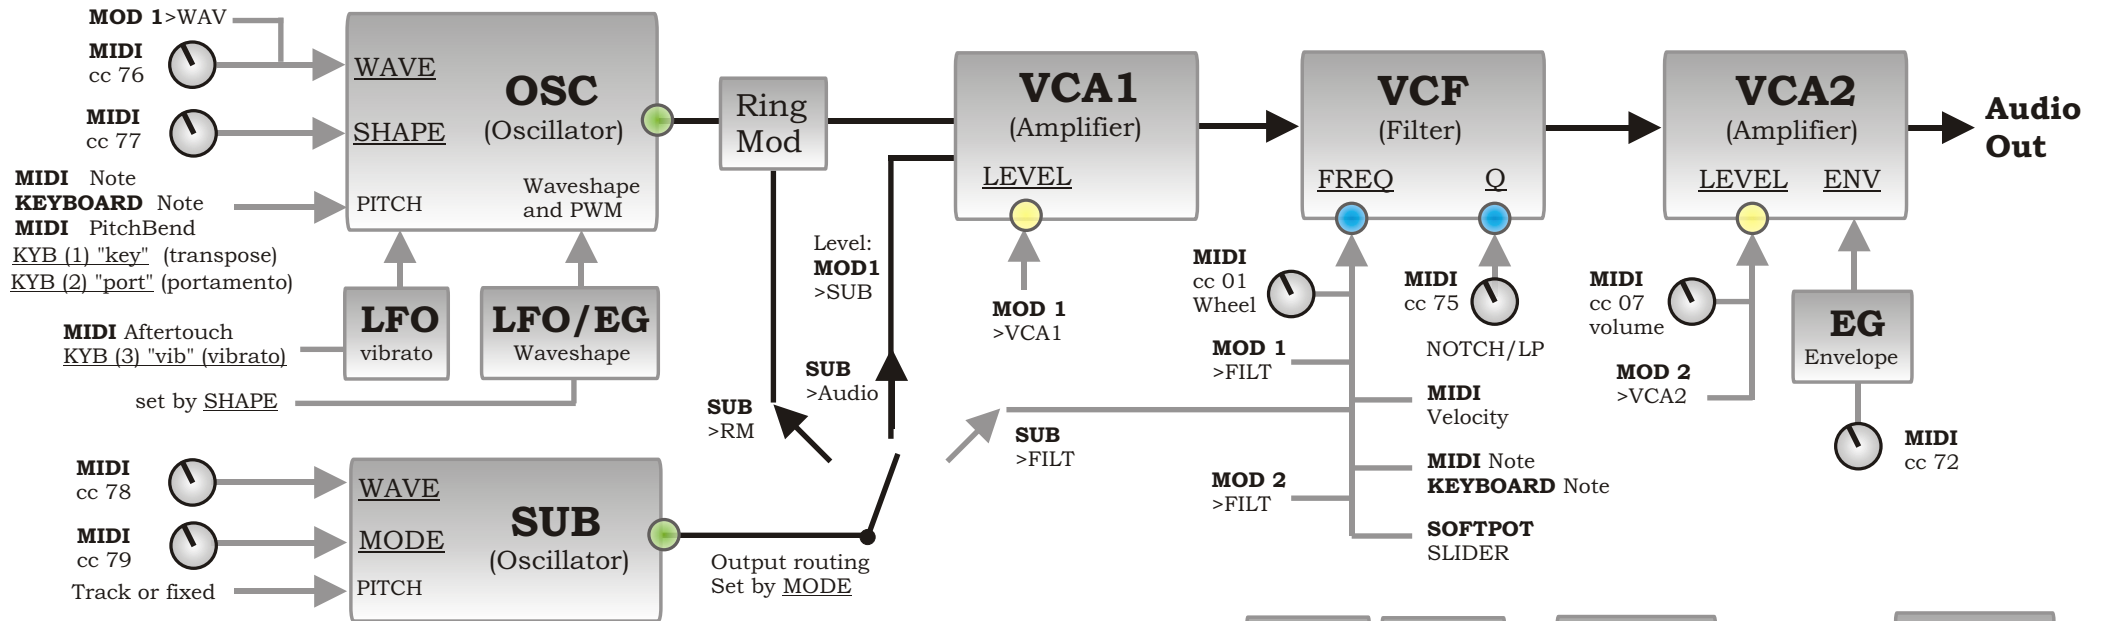

# Synthesizer MonoLadder1, structure, signal flow and parameters:

- Routing:**
- >SUB (LEVEL)
  - >FILT (FREQ)
  - >OSC (WAVE)
  - >VCA1 (LEVEL)

- Routing:**
- >SUB (WAVE)
  - >FILT (FREQ)
  - >KEY (OSC KEY)
  - >VCA2 (LEVEL)