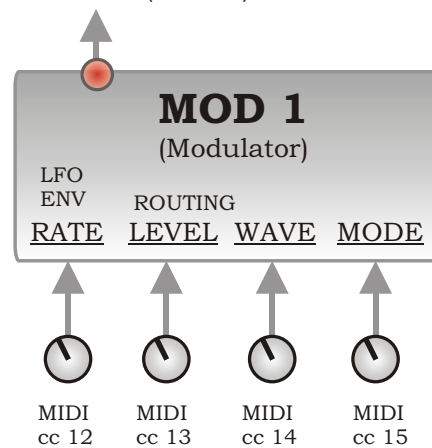

# Synthesizer MonoLadder1, structure, signal flow and parameters:

- Routing:**
- >SUB (LEVEL)
  - >FILT (FREQ)
  - >OSC (WAVE)
  - >VCA1 (LEVEL)

- Routing:**
- >SUB (WAVE)
  - >FILT (FREQ)
  - >KEY (OSC KEY)
  - >VCA2 (LEVEL)